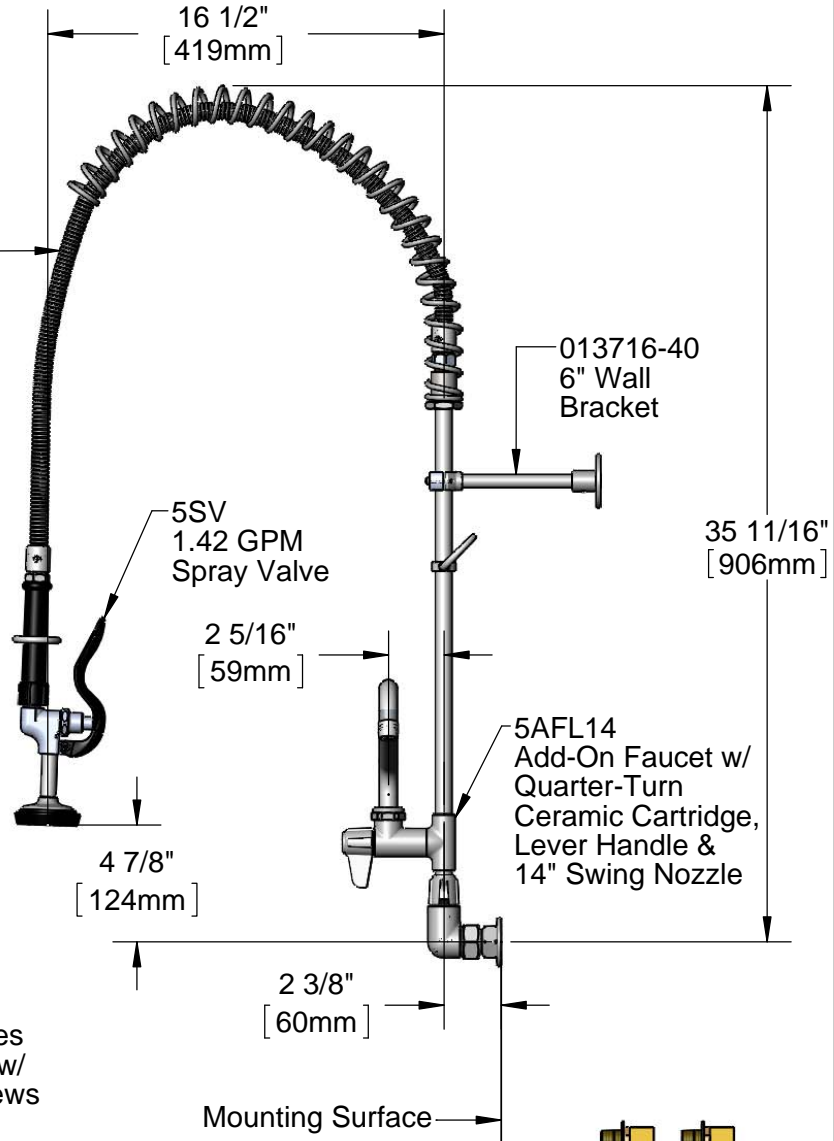

This Space for Architect/Engineer Approval

Job Name _____ Date _____

Model Specified _____ Quantity _____

Customer/Wholesaler _____

Contractor _____

Architect/Engineer _____

Model Number
5PR-8W14

Product Specifications:
Pre-Rinse Unit: 8" Wall Mount Mixing Faucet, Quarter-Turn Ceramic Cartridges, Lever Handles, Add-On Faucet w/ 14" Swing Nozzle, 44" Flexible Stainless Steel Hose, 1.42 GPM Spray Valve, In-Line Check Valves, 6" Wall Bracket & 1/2" NPT Female Inlets

Product Compliance:
ASME A112.18.1 / CSA B125.1
NSF 61 - Section 9
NSF 372 (Low Lead Content)
EPA Act 2005 (PRSV)

equip
Foodservice
Accessories

2 Saddleback Cove, P.O. Box 1088
Travelers Rest, South Carolina 29690
Phone: 800.891.4808 Fax: 800.868.0084
equip.tsbrass.com

ITEM NO.	SALES NO.	DESCRIPTION
1	5SV	equip 1.42 GPM Spray Valve
2	010476-45	#27 Washer
3	000907-45	Spray Valve Hold Down Ring
4	5HSE44	equip 44" Flexible Stainless Steel Hose
5	014068-45	Overhead Spring
6	000821-40	Spring Body
7	013716-40	6" Wall Bracket
8	004R	Finger Hook
9	000369-40	3/8" NPT x 18" Riser
10	5SP-14	equip 14" Swing Nozzle
11	5AFL14	Add-On Faucet w/ 14" Swing Nozzle
12	5-HDL-L	equip Lever Handle w/ Color Coded Screws
13	00AA	1/2" NPT Female Eccentric Flange
14	001019-45	Coupling Nut Washer
15	013840-45	20mm Check Valve (2)
16	013788-45	equip Quarter-Turn Ceramic Cartridge, LTC
17	013787-45	equip Quarter-Turn Ceramic Cartridge, RTC
18	013849-45	Handle Screw (10)

Model Number

5PR-8W14

Product Specifications:

Pre-Rinse Unit: 8" Wall Mount Mixing Faucet, Quarter-Turn Ceramic Cartridges, Lever Handles, Add-On Faucet w/ 14" Swing Nozzle, 44" Flexible Stainless Steel Hose, 1.42 GPM Spray Valve, In-Line Check Valves, 6" Wall Bracket & 1/2" NPT Female Inlets