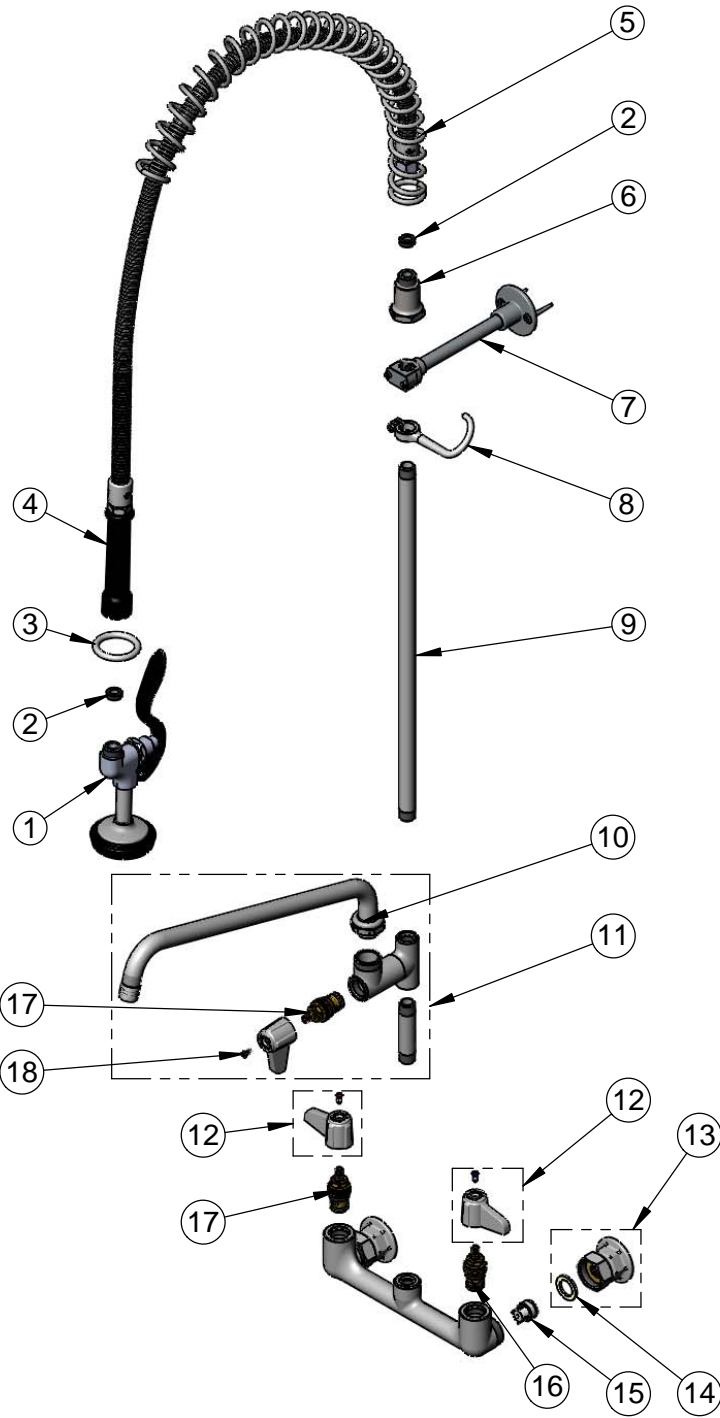

This Space for Architect/Engineer Approval

Job Name _____ Date _____

Model Specified _____ Quantity _____

Customer/Wholesaler _____

Contractor _____

Architect/Engineer _____

Model Number
5PR-8W14

Product Specifications:
Pre-Rinse Unit: 8" Wall Mount Mixing Faucet, Quarter-Turn Ceramic Cartridges, Lever Handles, Add-On Faucet w/ 14" Swing Nozzle, 44" Flexible Stainless Steel Hose, 1.42 GPM Spray Valve, In-Line Check Valves, 6" Wall Bracket & 1/2" NPT Female Inlets

Product Compliance:
ASME A112.18.1 / CSA B125.1
NSF 61 - Section 9
NSF 372 (Low Lead Content)
EPA Act 2005 (PRSV)

equip
Foodservice
Accessories

2 Saddleback Cove, P.O. Box 1088
Travelers Rest, South Carolina 29690
Phone: 800.891.4808 Fax: 800.868.0084
equip.tsbrass.com

ITEM NO.	SALES NO.	DESCRIPTION
1	5SV	equip 1.42 GPM Spray Valve
2	010476-45	#27 Washer
3	000907-45	Spray Valve Hold Down Ring
4	5HSE44	equip 44" Flexible Stainless Steel Hose
5	014068-45	Overhead Spring
6	000821-40	Spring Body
7	013716-40	6" Wall Bracket
8	004R	Finger Hook
9	000369-40	3/8" NPT x 18" Riser
10	5SP-14	equip 14" Swing Nozzle
11	5AFL14	Add-On Faucet w/ 14" Swing Nozzle
12	5-HDL-L	equip Lever Handle w/ Color Coded Screws
13	00AA	1/2" NPT Female Eccentric Flange
14	001019-45	Coupling Nut Washer
15	013840-45	20mm Check Valve (2)
16	013788-45	equip Quarter-Turn Ceramic Cartridge, LTC
17	013787-45	equip Quarter-Turn Ceramic Cartridge, RTC
18	013849-45	Handle Screw (10)

Model Number

5PR-8W14

Product Specifications:

Pre-Rinse Unit: 8" Wall Mount Mixing Faucet, Quarter-Turn Ceramic Cartridges, Lever Handles, Add-On Faucet w/ 14" Swing Nozzle, 44" Flexible Stainless Steel Hose, 1.42 GPM Spray Valve, In-Line Check Valves, 6" Wall Bracket & 1/2" NPT Female Inlets