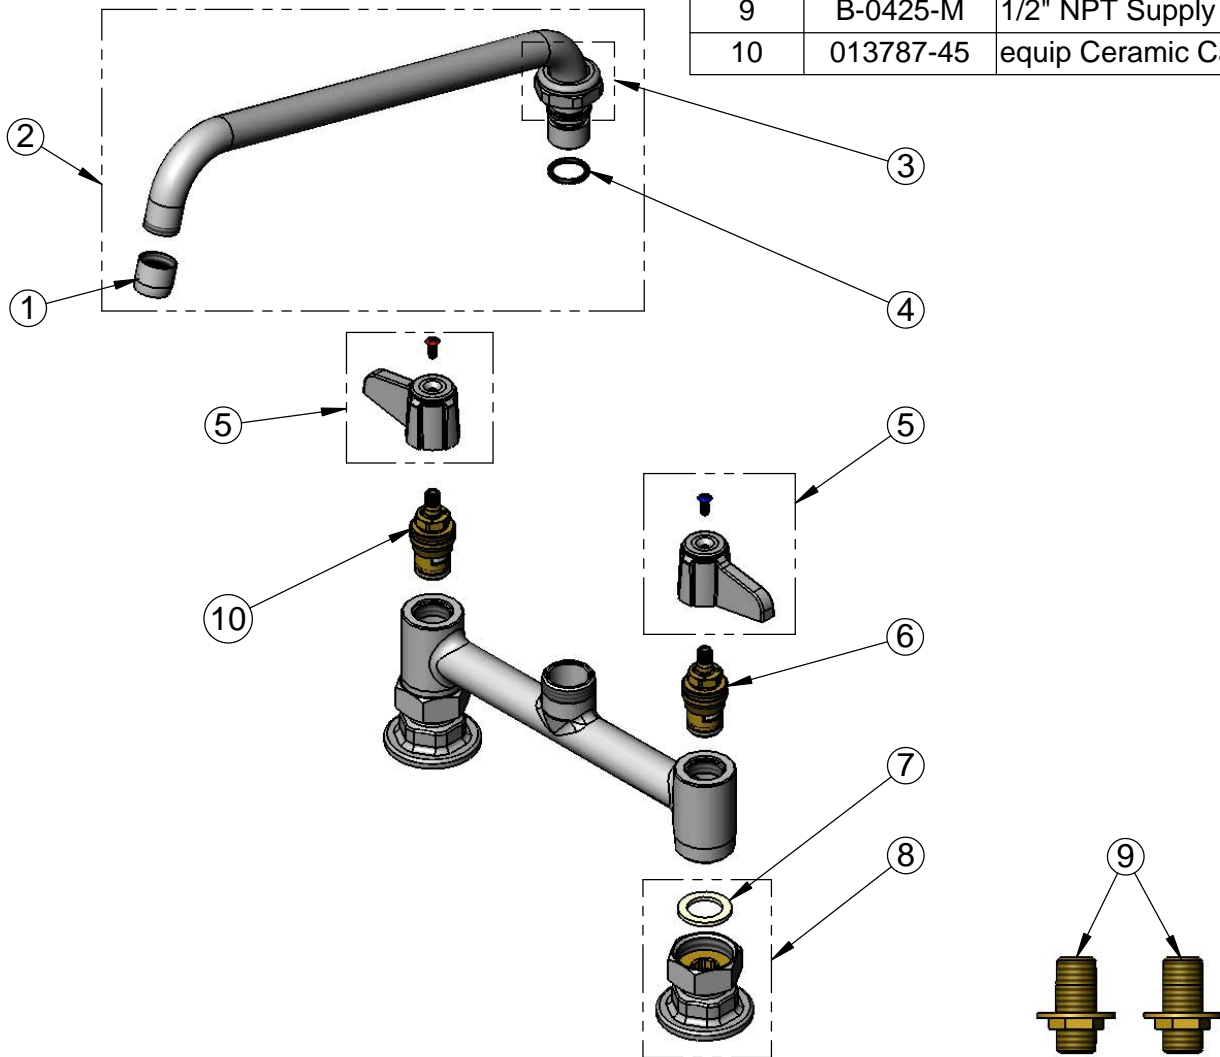

Ceramic Cartridges &
equip Lever Handles
w/ Color Coded Screws

8"
[203mm]
Adjustable From
7 3/4" to 8 1/4"
[197mm to 210mm]

Ø 2" [51mm]
Flanges w/
1/2" NPT
Female Inlets

Rough-In Requirement:
(2) Ø 1" [25mm] Mounting Holes

Product Specifications:

**8" Deck Mount Mixing Faucet w/ Ceramic Cartridges,
equip Lever Handles, 12" equip Swing Nozzle
& 1/2" NPT Female Inlets**

equip Foodservice Accessories
2 Saddleback Cove, P.O. Box 1088
Travelers Rest, South Carolina 29690
Phone: 800.891.4808 Fax: 800.868.0084

ITEM NO.	SALES NO.	DESCRIPTION
1	014250-45	Laminar Flow Device
2	5SP-12	12" equip Swing Nozzle
3	013839-25	equip Swivel Nut
4	013848-45	equip Swivel Piece O-ring
5	5-HDL-L	equip Lever Handle w/ Color Coded Screws
6	013788-45	equip Ceramic Cartridge, LTC
7	001019-45	Coupling Nut Washer
8	00AA	1/2" NPT Female Eccentric Flange
9	B-0425-M	1/2" NPT Supply Nipple Kit (2)
10	013787-45	equip Ceramic Cartridge, RTC

Model Number 5F-8DLS12	Date 12/09/13	Scale NTS	Drawn DHL	Checked DMH	Approved JHB
---------------------------	------------------	--------------	--------------	----------------	-----------------

Product Specifications:
**8" Deck Mount Mixing Faucet w/ Ceramic Cartridges,
 equip Lever Handles, 12" equip Swing Nozzle
 & 1/2" NPT Female Inlets**