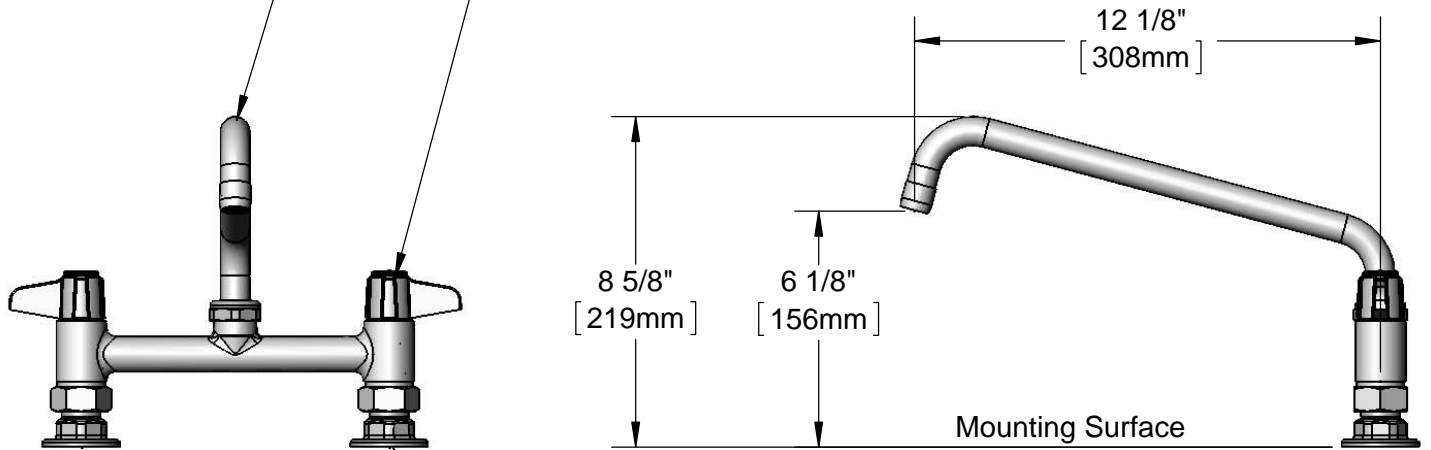

ADA Compliant

This Space for Architect/Engineer Approval

Job Name _____ Date _____

Model Specified _____ Quantity _____

Customer/Wholesaler _____

Contractor _____

Architect/Engineer _____

5SP-12
12" equip Swing Nozzle
w/ Laminar Flow Device.
Rigid Conversion Requires
014200-45 Lock Washer
(Sold Separately)

Ceramic Cartridges &
equip Lever Handles
w/ Color Coded Screws

8"
[203mm]
Adjustable From
7 3/4" to 8 1/4"
[197mm to 210mm]

Ø 2" [51mm]
Flanges w/
1/2" NPT
Female Inlets

Rough-In Requirement:
(2) Ø 1" [25mm] Mounting Holes

ITEM NO.	SALES NO.	DESCRIPTION
1	014250-45	Laminar Flow Device
2	5SP-12	12" equip Swing Nozzle
3	013839-25	equip Swivel Nut
4	013848-45	equip Swivel Piece O-ring
5	5-HDL-L	equip Lever Handle w/ Color Coded Screws
6	013788-45	equip Ceramic Cartridge, LTC
7	001019-45	Coupling Nut Washer
8	00AA	1/2" NPT Female Eccentric Flange
9	B-0425-M	1/2" NPT Supply Nipple Kit (2)
10	013787-45	equip Ceramic Cartridge, RTC