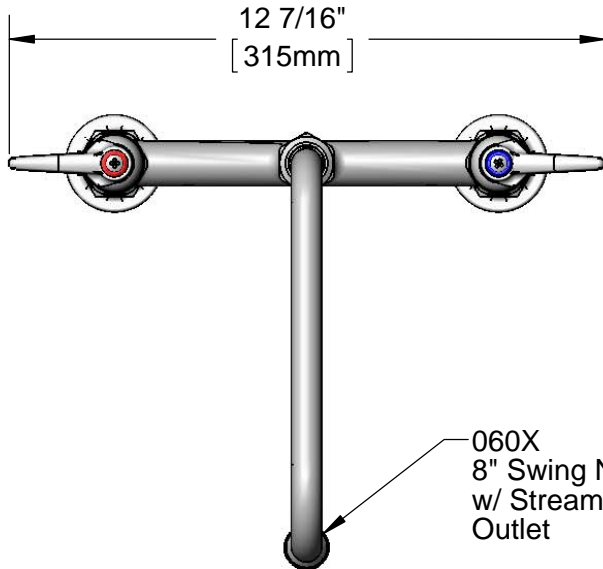

T&S BRASS AND BRONZE WORKS, INC.

2 Saddleback Cove / P.O. Box 1088
Travelers Rest, SC 29690

Model No.

B-0220-060X

Item No.

Travelers Rest, SC: 800-476-4103 • Simi Valley, CA: 800-423-0150 • Fax: 864-834-3518 • www.tsbrass.com

This Space for Architect/Engineer Approval

Job Name _____ Date _____

Model Specified _____ Quantity _____

Customer/Wholesaler _____

Contractor _____

Architect/Engineer _____

060X
8" Swing Nozzle
w/ Stream Regulator
Outlet