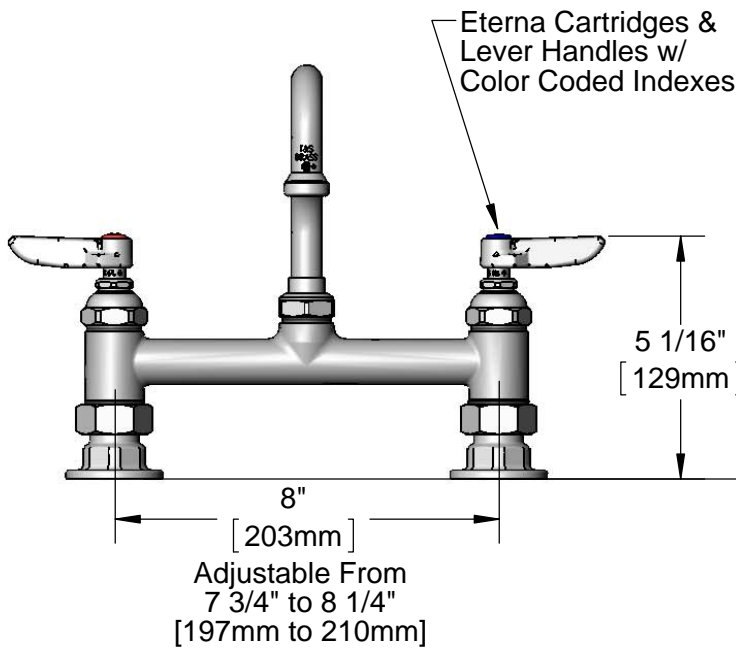

Eterna Cartridges &
Lever Handles w/
Color Coded Indexes

Mounting
Surface

Ø 2" [51mm]
Flanges w/
1/2" NPT
Female Inlets

Product Specifications:

8" Deck Mount Mixing Faucet, Eterna Cartridges, 8" Swing Nozzle w/ Stream Regulator Outlet, Lever Handles & 1/2" NPT Female Inlets

Model No.

B-0220-060X

Item No.

Travelers Rest, SC: 800-476-4103 • Simi Valley, CA: 800-423-0150 • Fax: 864-834-3518 • www.tsbrass.com

ITEM NO.	SALES NO.	DESCRIPTION
1	B-PT	Stream Regulator Outlet
2	001048-45	Nozzle Tip Washer
3	060X	8" Swing Nozzle w/ Stream Regulator Outlet
4	009538-45	Swivel Washer
5	011429-45	Swivel Sleeves (2)
6	001074-45	O-ring
7	000922-45	Lever Handle Screw
8	001660-45	Blue Index-CW
9	001638-45	Lever Handle
10	005959-40	Eterna Cartridge, LTC
11	002713-40	Eterna Cartridge LTC w/ Handle, Index & Screw
12	001019-45	Coupling Nut Washer
13	00AA	1/2" NPT Female Eccentric Flange
14	002714-40	Eterna Cartridge, RTC w/ Handle, Index & Screw
15	005960-40	Eterna Cartridge, RTC
16	001661-45	Red Index-HW

Product Specifications:

8" Deck Mount Mixing Faucet, Eterna Cartridges, 8" Swing Nozzle w/ Stream Regulator Outlet, Lever Handles & 1/2" NPT Female Inlets

Product Compliance:

ASME A112.18.1 / CSA B125.1
NSF 61 - Section 9
NSF 372 (Low Lead Content)
ANSI A117.1 (ADA)