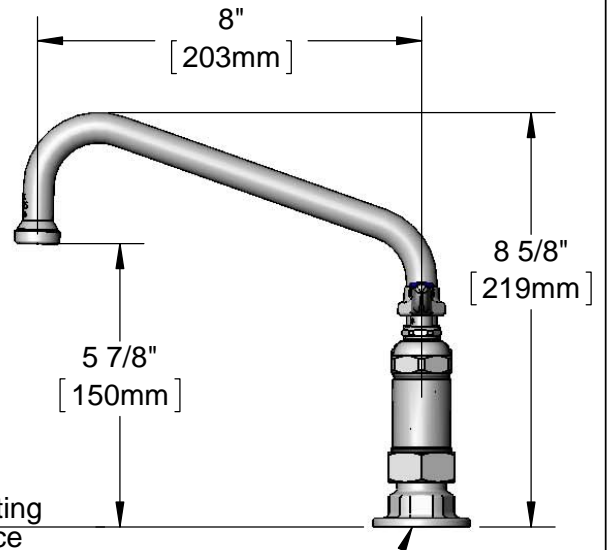

Eterna Cartridges &
Lever Handles w/
Color Coded Indexes

Mounting
Surface

Ø 2" [51mm]
Flanges w/
1/2" NPT
Female Inlets

Product Specifications:

8" Deck Mount Mixing Faucet, Eterna Cartridges, 8" Swing Nozzle w/ Stream Regulator Outlet, Lever Handles & 1/2" NPT Female Inlets

Model No.

B-0220-060X

Item No.

Travelers Rest, SC: 800-476-4103 • Simi Valley, CA: 800-423-0150 • Fax: 864-834-3518 • www.tsbrass.com

ITEM NO.	SALES NO.	DESCRIPTION
1	B-PT	Stream Regulator Outlet
2	001048-45	Nozzle Tip Washer
3	060X	8" Swing Nozzle w/ Stream Regulator Outlet
4	009538-45	Swivel Washer
5	011429-45	Swivel Sleeves (2)
6	001074-45	O-ring
7	000922-45	Lever Handle Screw
8	001660-45	Blue Index-CW
9	001638-45	Lever Handle
10	005959-40	Eterna Cartridge, LTC
11	002713-40	Eterna Cartridge LTC w/ Handle, Index & Screw
12	001019-45	Coupling Nut Washer
13	00AA	1/2" NPT Female Eccentric Flange
14	002714-40	Eterna Cartridge, RTC w/ Handle, Index & Screw
15	005960-40	Eterna Cartridge, RTC
16	001661-45	Red Index-HW

Product Specifications:

8" Deck Mount Mixing Faucet, Eterna Cartridges, 8" Swing Nozzle w/ Stream Regulator Outlet, Lever Handles & 1/2" NPT Female Inlets

Product Compliance:

ASME A112.18.1 / CSA B125.1
NSF 61 - Section 9
NSF 372 (Low Lead Content)
ANSI A117.1 (ADA)