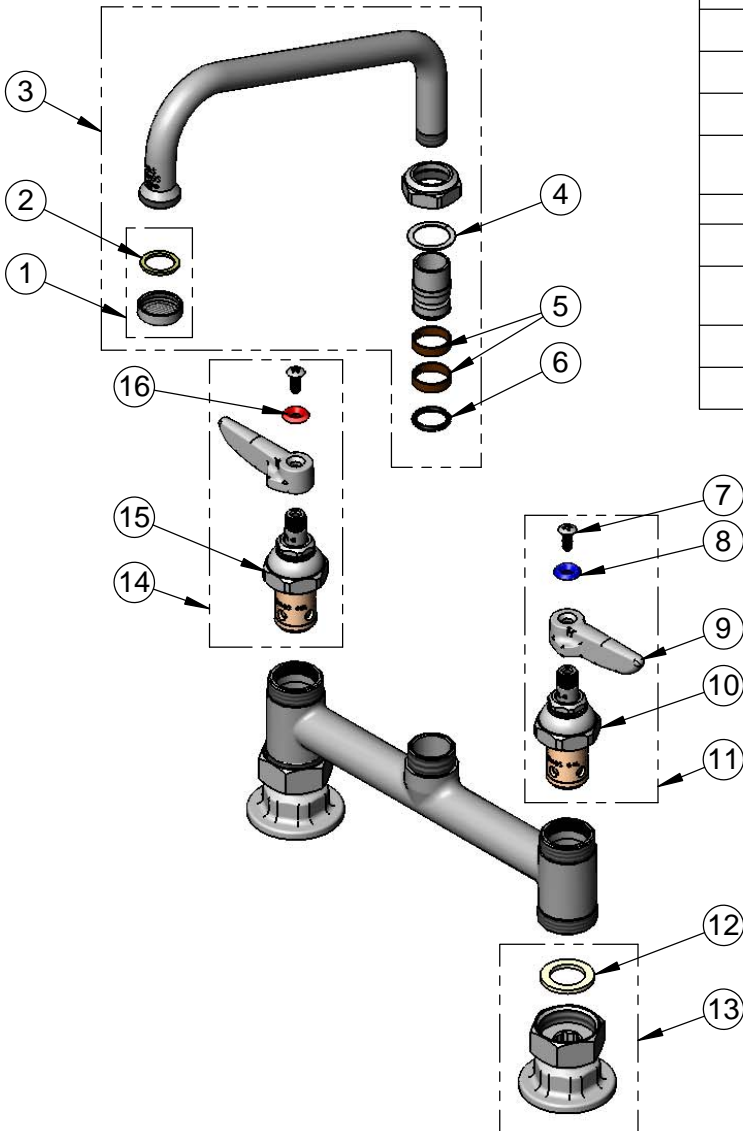

Eterna Cartridges &
Lever Handles w/
Color Coded Indexes

Mounting
Surface

Ø 2" [51mm]
Flanges w/
1/2" NPT
Female Inlets

Product Specifications:

8" Deck Mount Mixing Faucet, Eterna Cartridges, 8" Swing Nozzle w/ Stream Regulator Outlet, Lever Handles & 1/2" NPT Female Inlets

Product Compliance:

ASME A112.18.1 / CSA B125.1
NSF 61 - Section 9
NSF 372 (Low Lead Content)
ANSI A117.1 (ADA)

T&S BRASS AND BRONZE WORKS, INC.

2 Saddleback Cove / P.O. Box 1088
Travelers Rest, SC 29690

Model No.

B-0220-060X

Item No.

Travelers Rest, SC: 800-476-4103 • Simi Valley, CA: 800-423-0150 • Fax: 864-834-3518 • www.tsbrass.com

ITEM NO.	SALES NO.	DESCRIPTION
1	B-PT	Stream Regulator Outlet
2	001048-45	Nozzle Tip Washer
3	060X	8" Swing Nozzle w/ Stream Regulator Outlet
4	009538-45	Swivel Washer
5	011429-45	Swivel Sleeves (2)
6	001074-45	O-ring
7	000922-45	Lever Handle Screw
8	001660-45	Blue Index-CW
9	001638-45	Lever Handle
10	005959-40	Eterna Cartridge, LTC
11	002713-40	Eterna Cartridge LTC w/ Handle, Index & Screw
12	001019-45	Coupling Nut Washer
13	00AA	1/2" NPT Female Eccentric Flange
14	002714-40	Eterna Cartridge, RTC w/ Handle, Index & Screw
15	005960-40	Eterna Cartridge, RTC
16	001661-45	Red Index-HW

Product Specifications:

8" Deck Mount Mixing Faucet, Eterna Cartridges, 8" Swing Nozzle w/ Stream Regulator Outlet, Lever Handles & 1/2" NPT Female Inlets

Product Compliance:

ASME A112.18.1 / CSA B125.1
NSF 61 - Section 9
NSF 372 (Low Lead Content)
ANSI A117.1 (ADA)